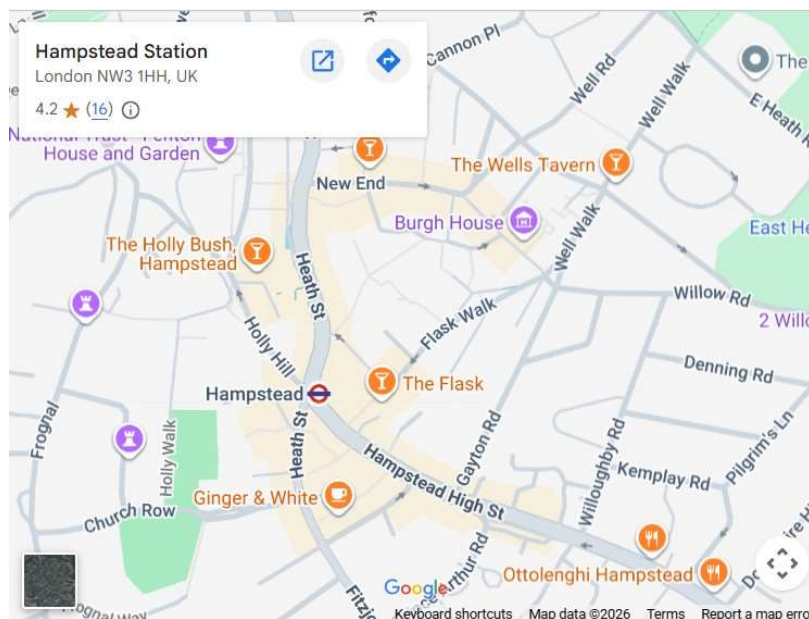

JOHN CONSTABLE IN HAMPSTEAD WALK

Wednesday 15 July 2026, 11am, £6

Meet at Hampstead tube station, Hampstead High Street, London NW3 1QG at 11am

EITHER: BOOK AND PAY ONLINE

Email Heather Stubbs at info@theartssocietydulwich.org.uk with

- The names of those coming
- Your/their emergency contact details if we don't already have them
- The date that you paid £6 into The Arts Society Dulwich's account no. 20268097; sort code 20-94-48; ref: CONSTABLE HAMPSTEAD

OR: BOOK BY CHEQUE AND POST

Complete this form and send with cheque for £6 p.p. payable to The Arts Society Dulwich to **Heather Stubbs, 94 Underhill Road, London SE22 0QU**

Name/s .....

Address .....

Phone .....

Email .....

Emergency contact name, relationship and phone no. ....

.....

Contacts on the day:

Walk led by Jeremy Prescott 07831 409 021

Arts Society Dulwich contact: Heather Stubbs 07866 252 100